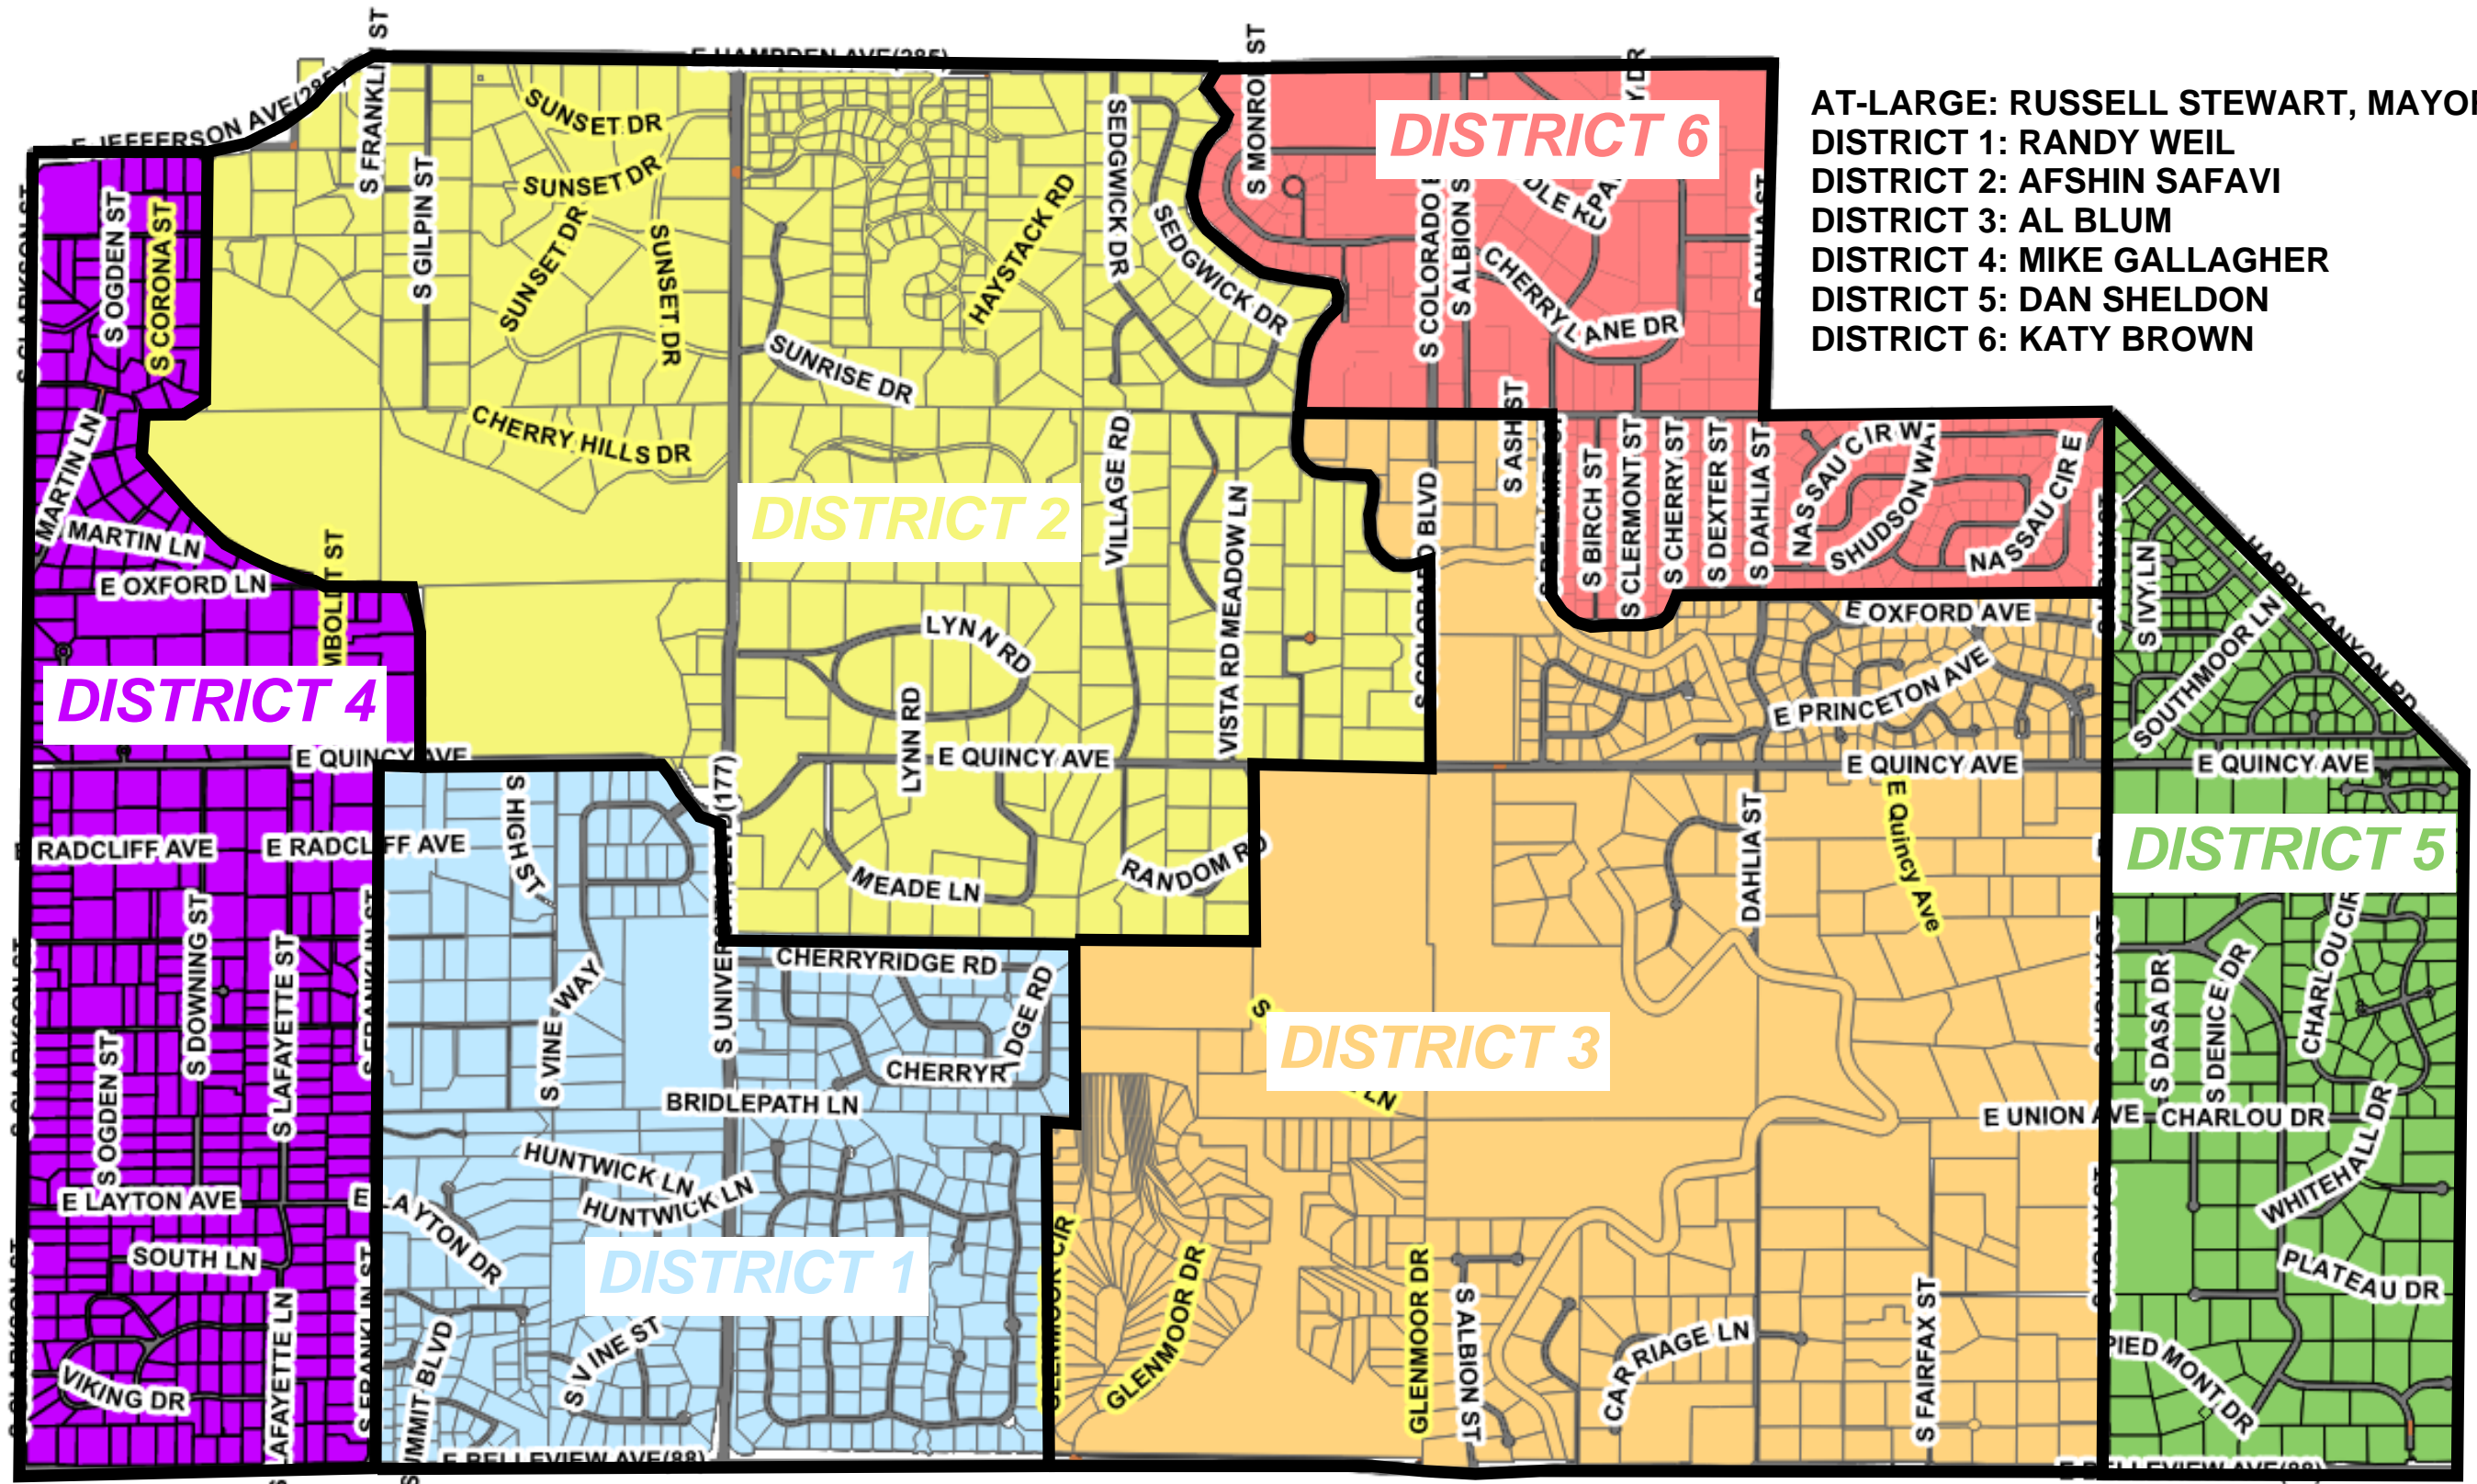

CHERRY HILLS VILLAGE

CITY COUNCIL DISTRICT MAP

- AT-LARGE: RUSSELL STEWART, MAYOR
- DISTRICT 1: RANDY WEIL
- DISTRICT 2: AFSHIN SAFAVI
- DISTRICT 3: AL BLUM
- DISTRICT 4: MIKE GALLAGHER
- DISTRICT 5: DAN SHELDON
- DISTRICT 6: KATY BROWN